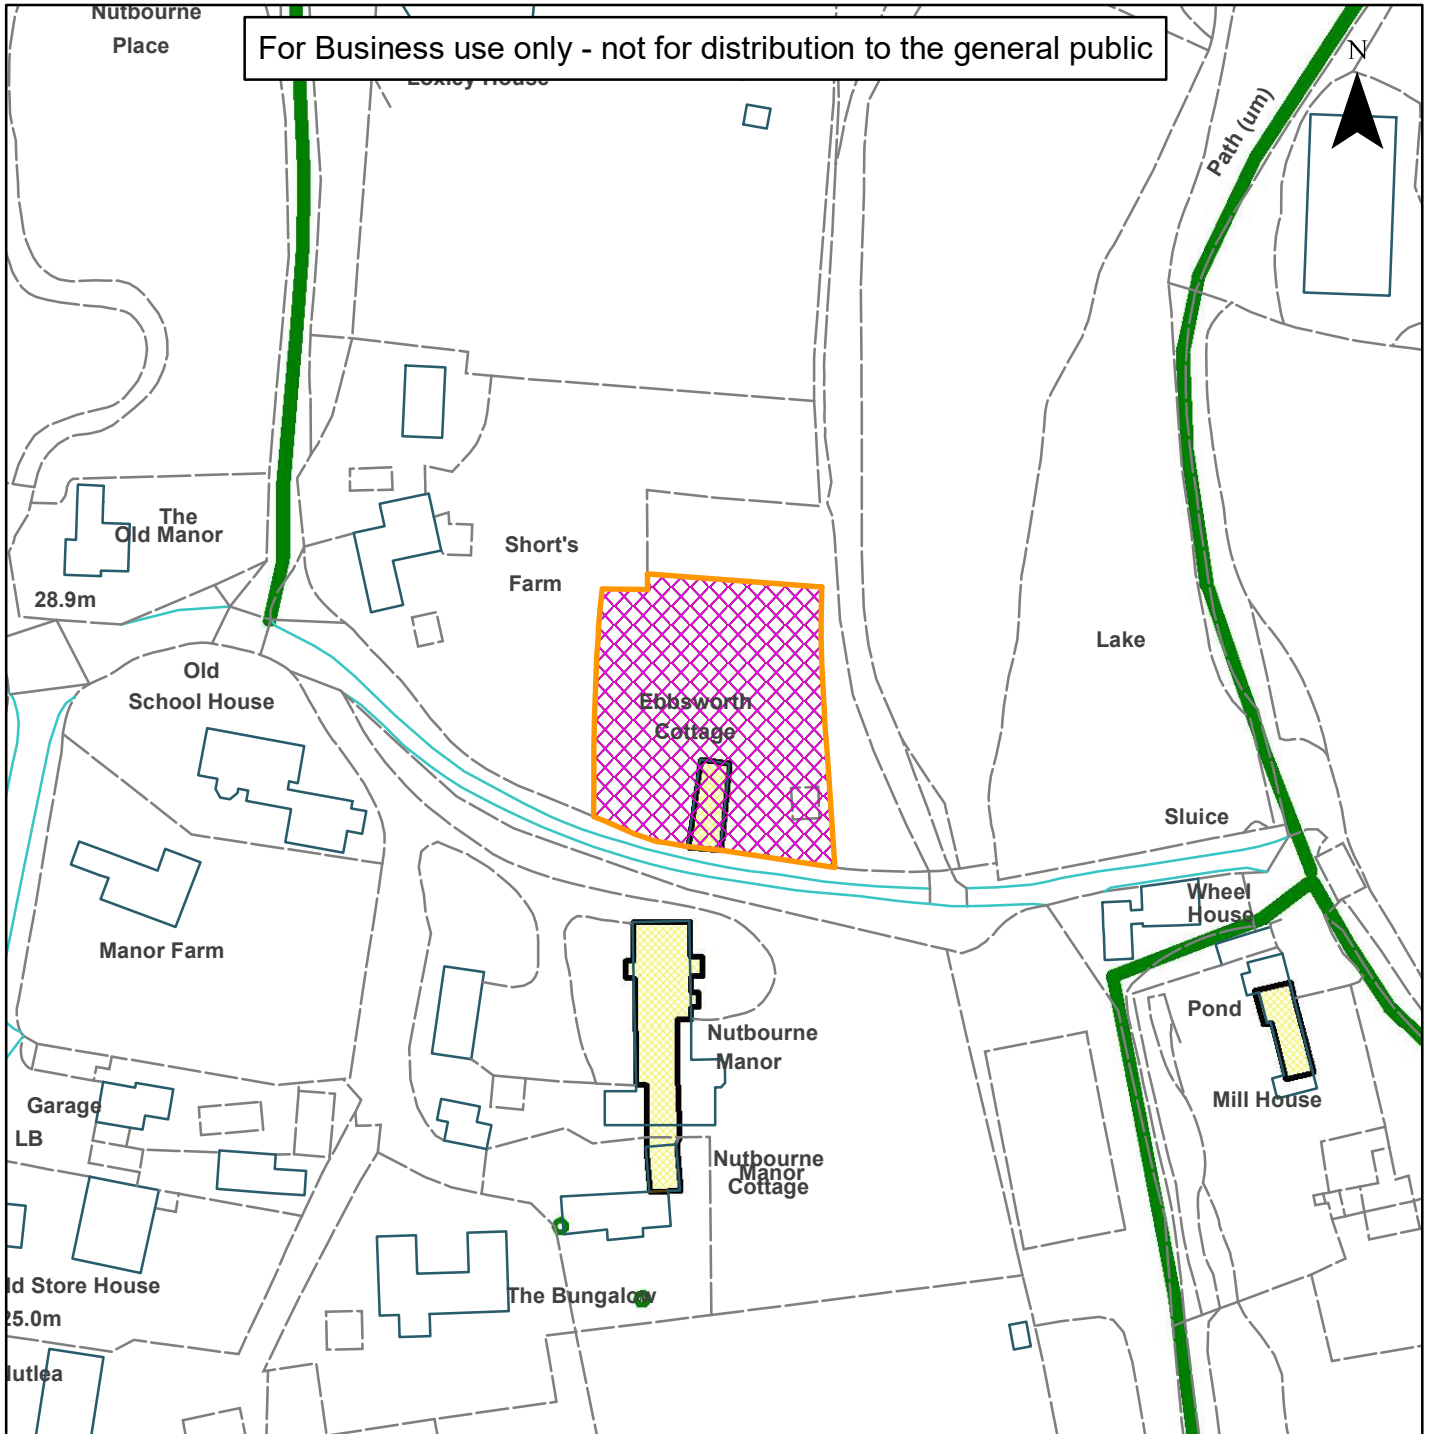

08) DC/21/2802

Horsham District Council

Ebbsworth Cottage, The Street, Nutbourne, Pulborough, West Sussex, RH20 2HE

For Business use only - not for distribution to the general public

Scale: 1:1,250

Reproduced by permission of Ordnance Survey map on behalf of HMSO. © Crown copyright and database rights (2019). Ordnance Survey Licence.100023865